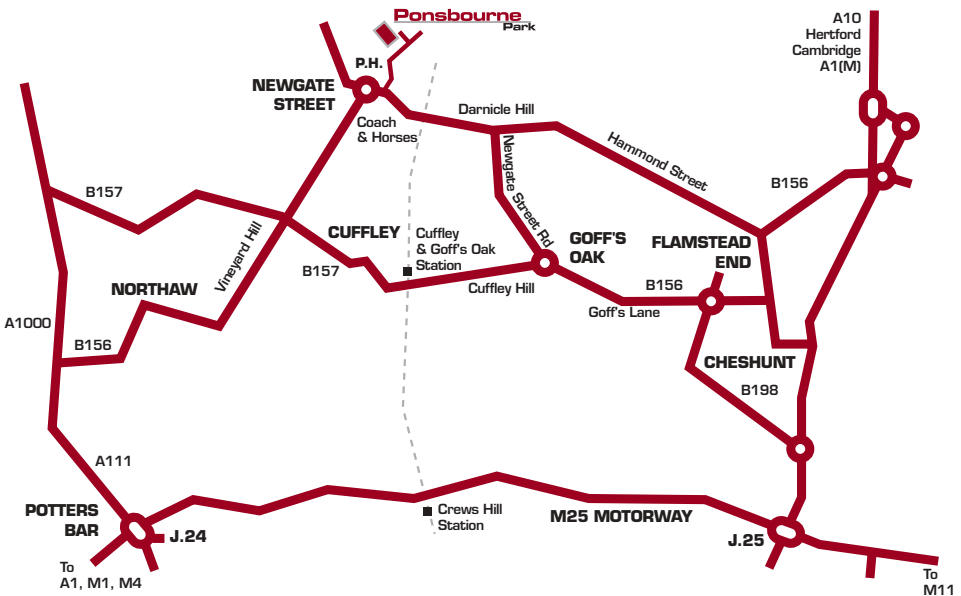

Ponsbourne Park

Ponsbourne Park Hotel
Newgate Street Village
Hertfordshire SG13 8QZ

enquiries@ponsbournepark.co.uk
www.ponsbournepark.co.uk